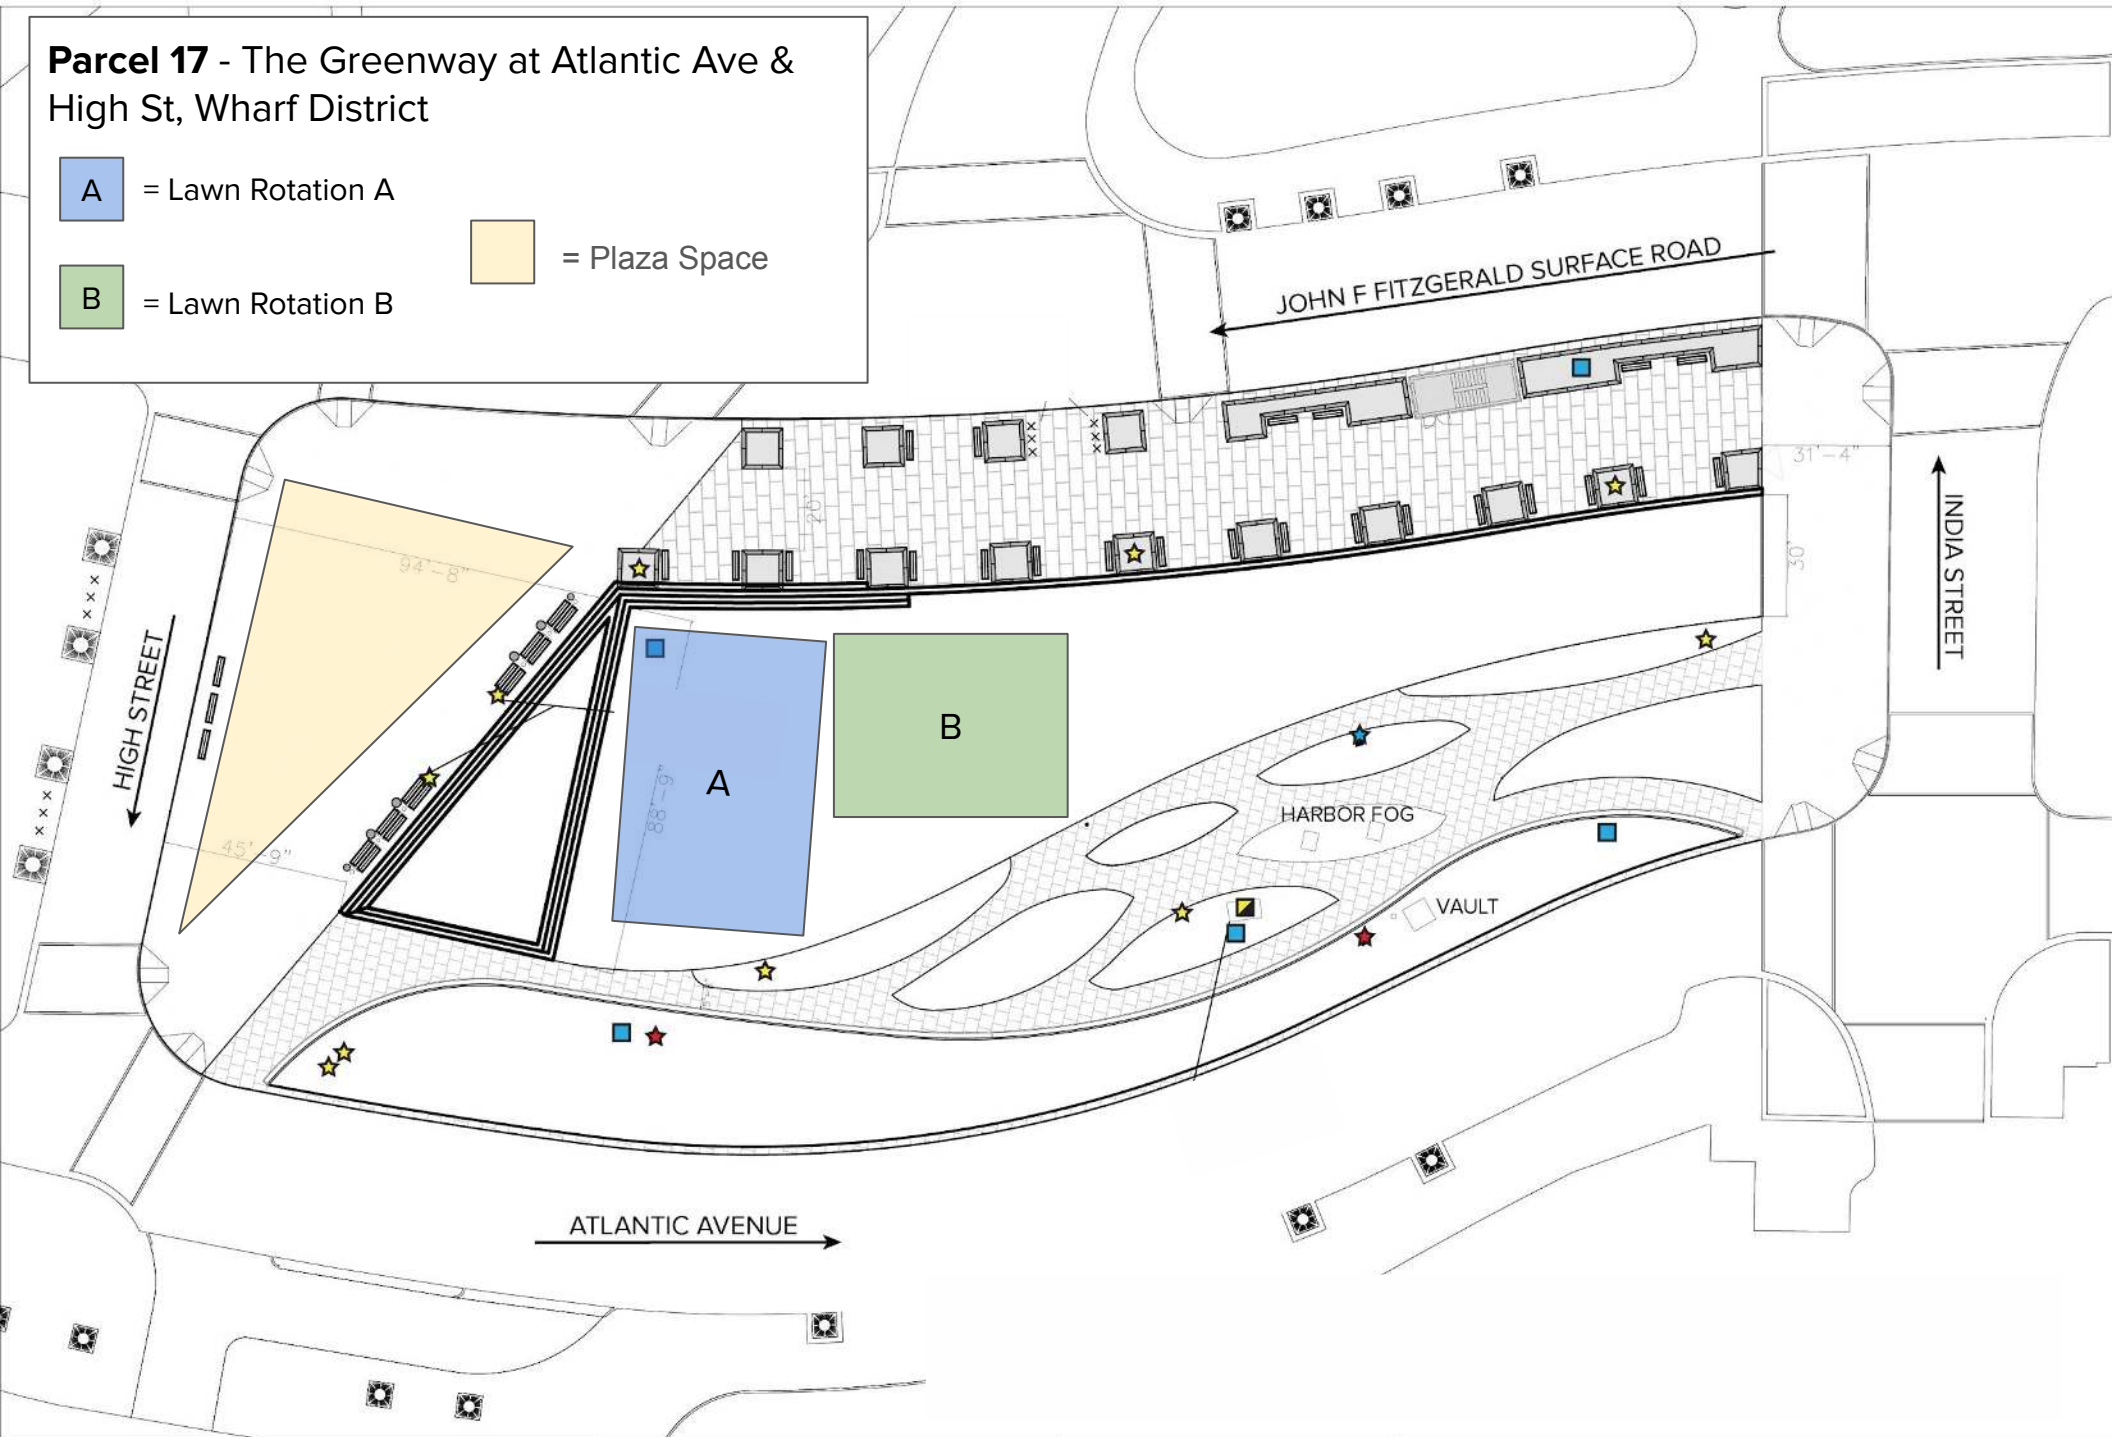

A = Lawn Rotation A **B** = Lawn Rotation B

DATE:	
SCALE:	1" = 40'
PARCEL:	Wharf District Park - Rings Fountain (P15)
PROJECT:	

Parcel 16 - The Greenway at Atlantic Ave & India St, Wharf District

A = Lawn Rotation A

B = Lawn Rotation B

INDIA STREET ↑

← JOHN F FITZGERALD SURFACE ROAD

MILK STREET ↓

ATLANTIC AVENUE →

DATE:	
SCALE:	1" = 40'
PARCEL:	Wharf District Park (P16)
PROJECT:	

Parcel 17 - The Greenway at Atlantic Ave & High St, Wharf District

A = Lawn Rotation A

B = Lawn Rotation B

 = Plaza Space

DATE:
SCALE:
PARCEL:
PROJECT:

1" = 50'
Wharf District Park (P17)

Parcel 19 - The Greenway at Atlantic Ave & Pearl St, Fort Point Channel

**Power is not available at this location*

A = Lawn Rotation A **B** = Lawn Rotation B

DATE:	
SCALE:	1" = 50'
PARCEL:	Fort Point Channel Park (P19)
PROJECT:	

Parcel 21 - The Greenway at Atlantic Ave & Congress St, Fort Point Channel

**Power is not available at this location*