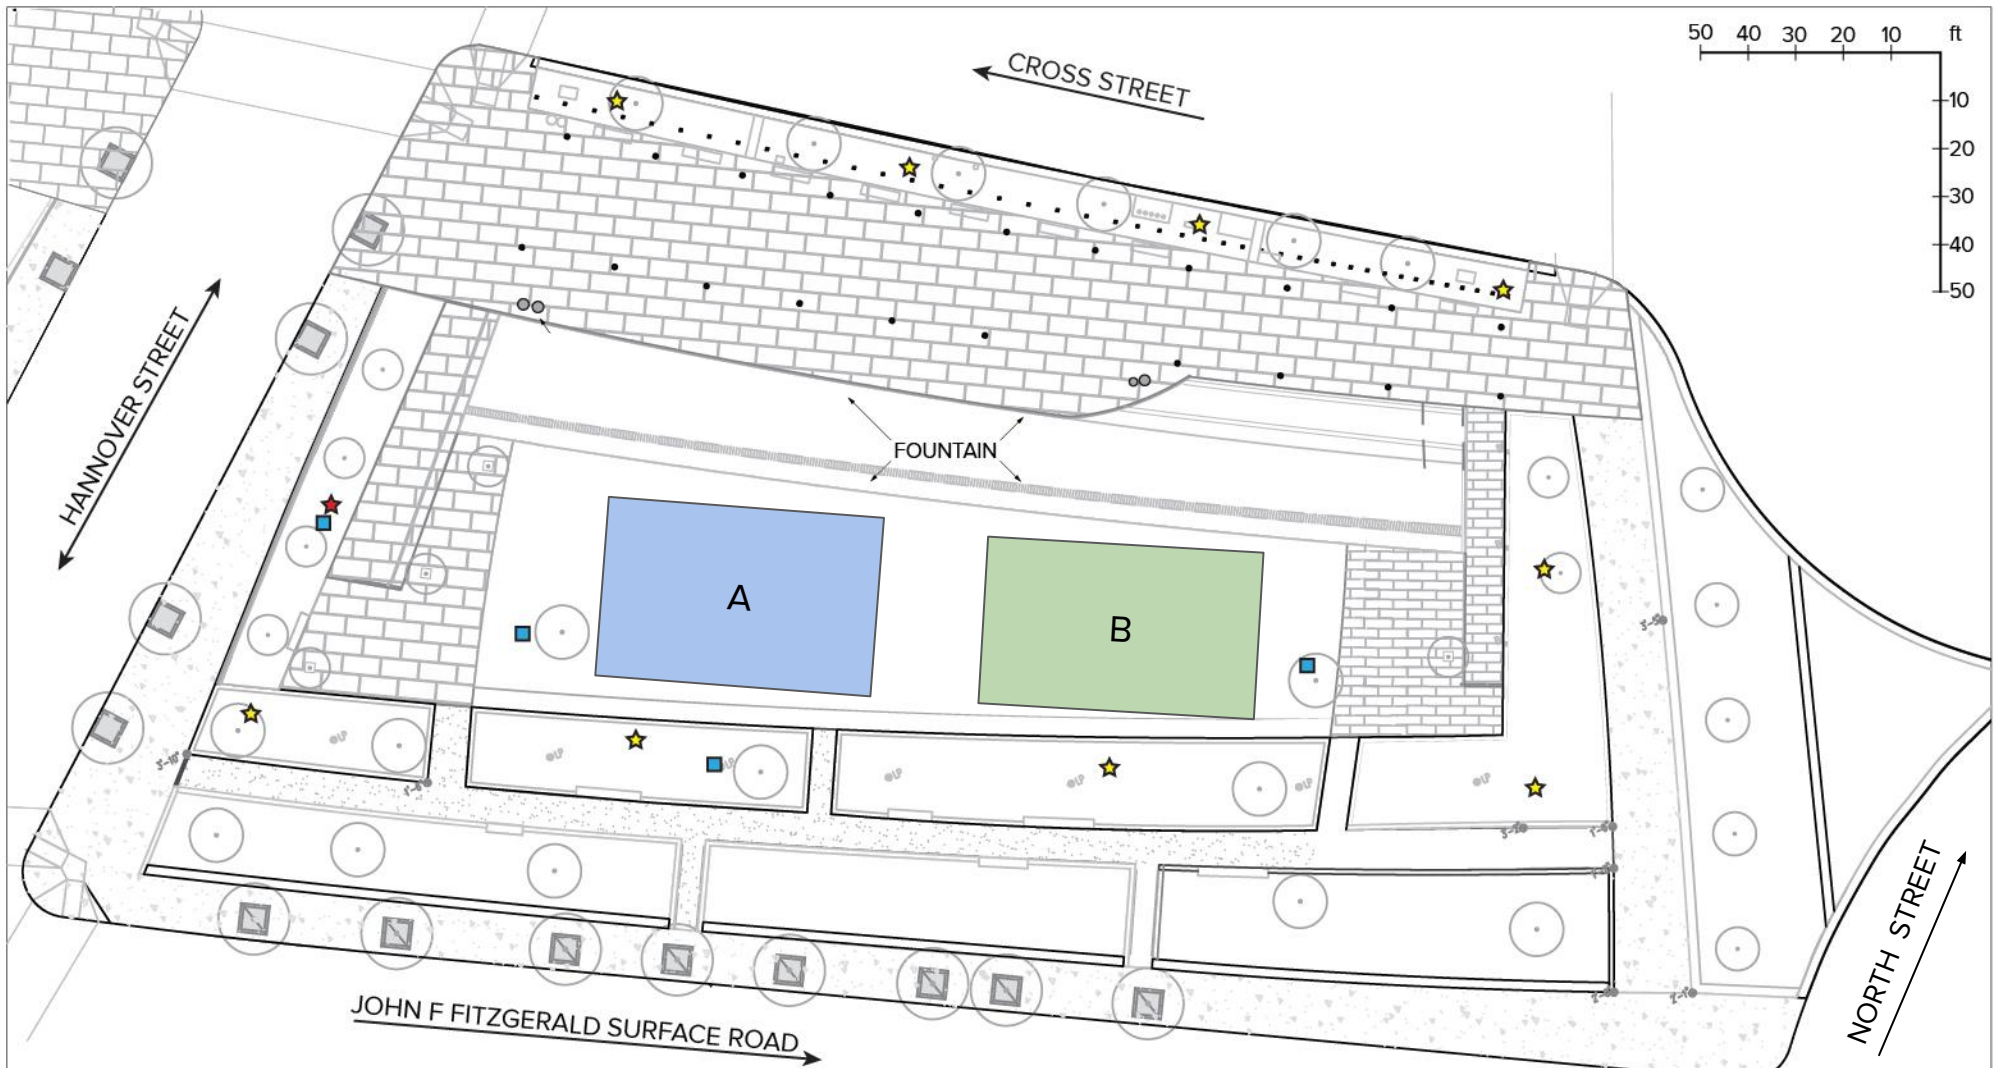

Parcel 8 - The Greenway at Cross St & Salem St, North End

= Lawn Rotation A = Lawn Rotation B

DATE:	
SCALE:	1" = 40'
PARCEL:	North End Park (P8)
PROJECT:	

Parcel 10 - The Greenway at Cross St & North St, North End

= Lawn Rotation A
 = Lawn Rotation B

DATE:	
SCALE:	1" = 40'
PARCEL:	North End Park (P10)
PROJECT:	

Parcel 15 - The Greenway at Atlantic Ave & Milk St, Wharf District **(AVAILABLE FOR HALF SEASON 2 CLASSES ONLY)**

A = Lawn Rotation A **B** = Lawn Rotation B

DATE:	
SCALE:	1" = 40'
PARCEL:	Wharf District Park - Rings Fountain (P15)
PROJECT:	

Parcel 16 - The Greenway at Atlantic Ave & India St, Wharf District

A = Lawn Rotation A

B = Lawn Rotation B

INDIA STREET ↑

← JOHN F FITZGERALD SURFACE ROAD

MILK STREET ↓

ATLANTIC AVENUE →

DATE:	
SCALE:	1" = 40'
PARCEL:	Wharf District Park (P16)
PROJECT:	

Parcel 17 - The Greenway at Atlantic Ave & High St, Wharf District