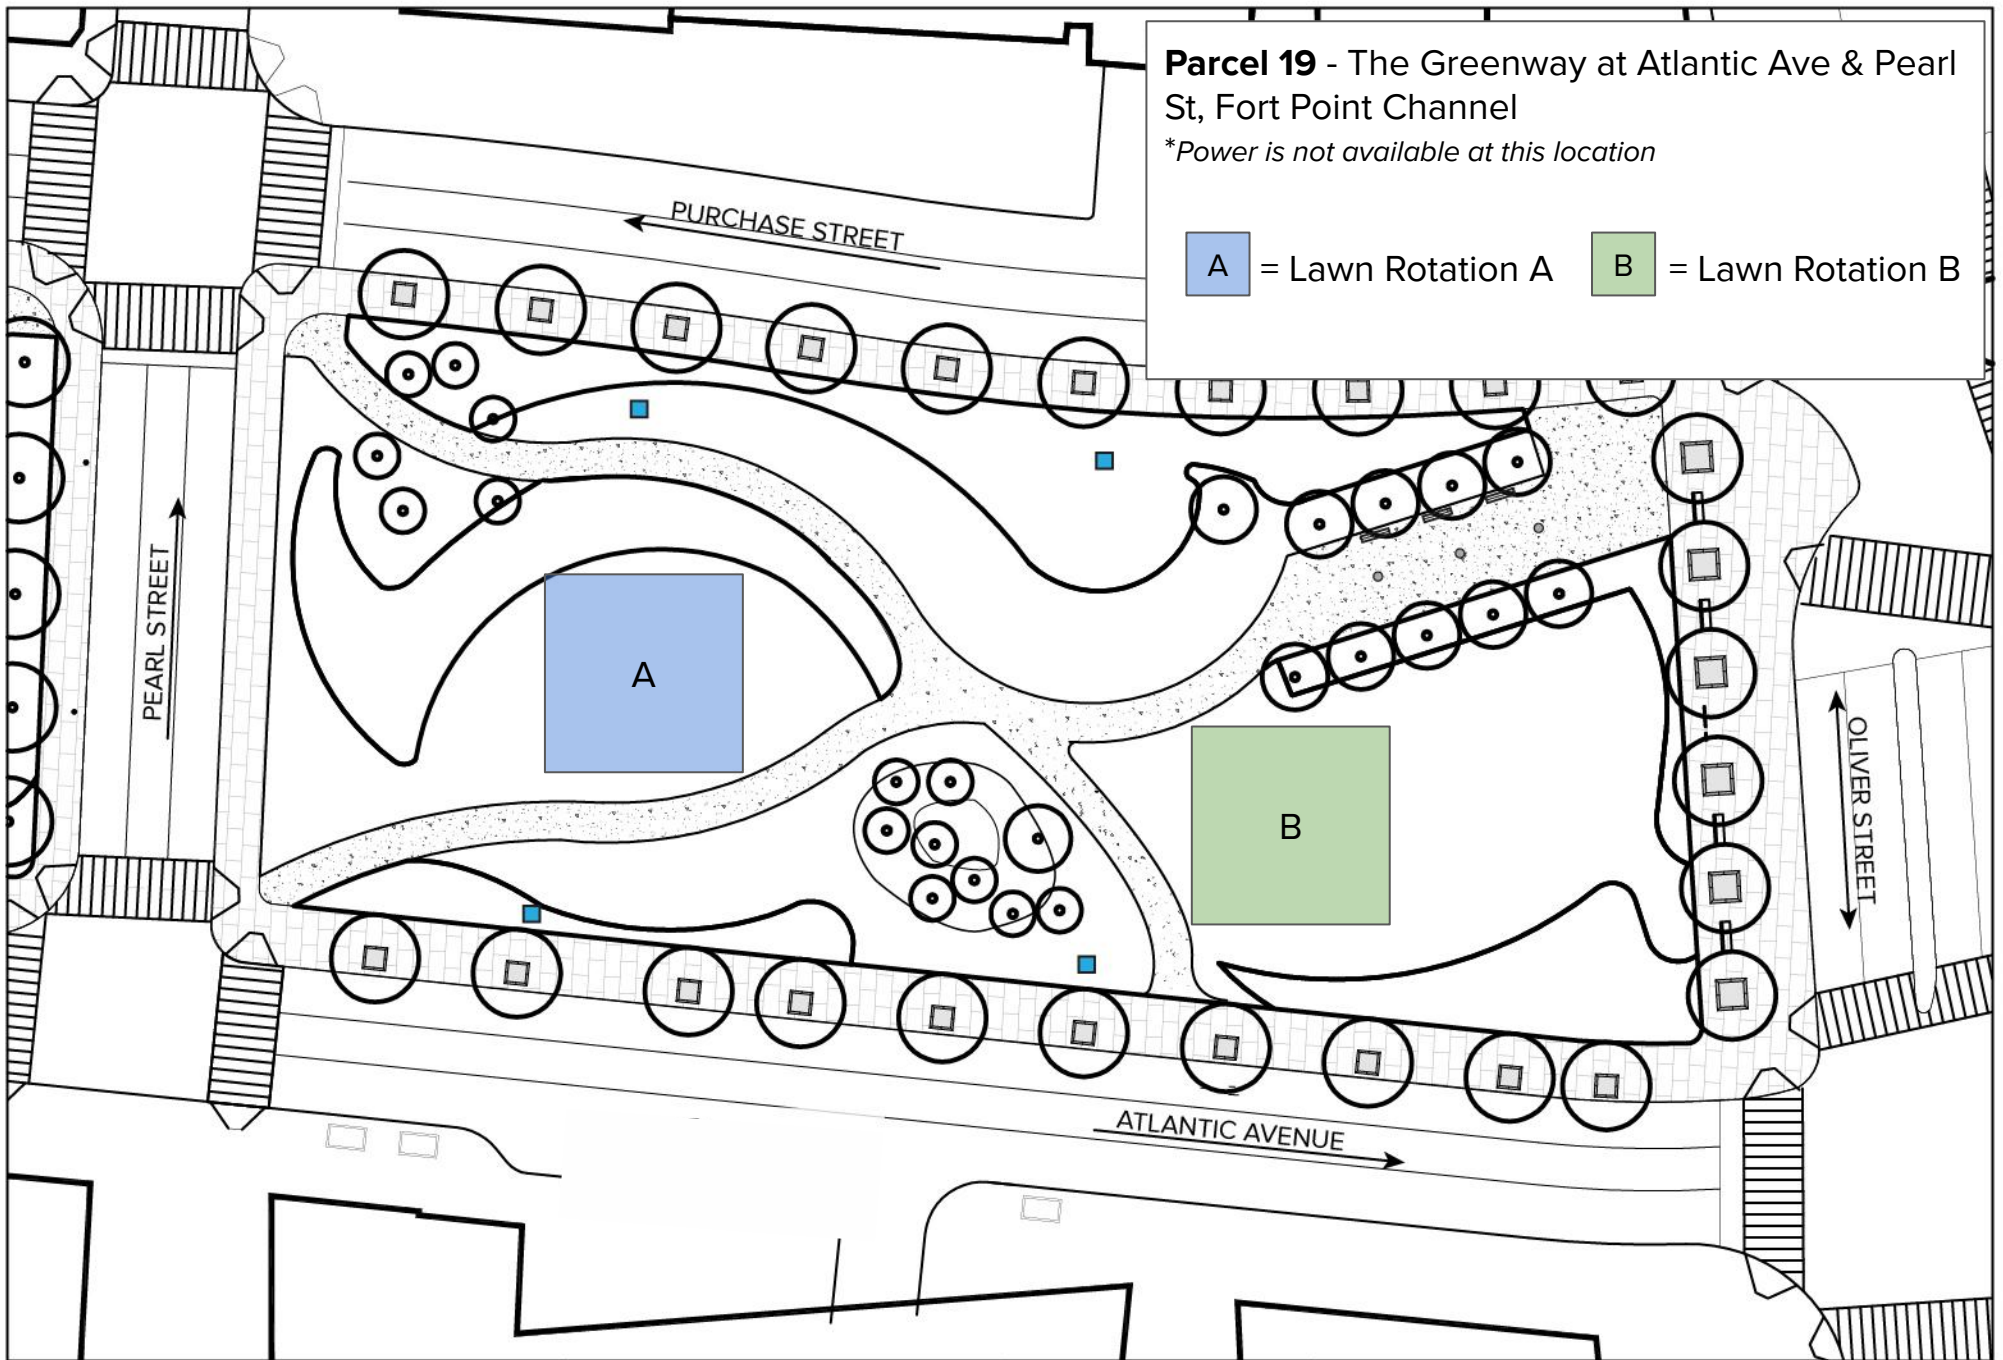

B = Lawn Rotation B

INDIA STREET ↑

← JOHN F FITZGERALD SURFACE ROAD

MILK STREET ↓

ATLANTIC AVENUE →

DATE:	
SCALE:	1" = 40'
PARCEL:	Wharf District Park (P16)
PROJECT:	

Parcel 17 - The Greenway at Atlantic Ave & High St, Wharf District

A = Lawn Rotation A

B = Lawn Rotation B

 = Plaza Space

DATE:
SCALE:
PARCEL:
PROJECT:

1" = 50'
Wharf District Park (P17)

Parcel 19 - The Greenway at Atlantic Ave & Pearl St, Fort Point Channel

**Power is not available at this location*

A = Lawn Rotation A **B** = Lawn Rotation B

DATE:	
SCALE:	1" = 50'
PARCEL:	Fort Point Channel Park (P19)
PROJECT:	

Parcel 21 - The Greenway at Atlantic Ave & Congress St, Fort Point Channel

**Power is not available at this location*

A = Lawn Rotation A **B** = Lawn Rotation B

DATE:

SCALE:

PARCEL:

PROJECT:

1" = 40'

Fort Point Channel Park (P21)

Parcel 22 - The Greenway at Atlantic Ave & Summer St, Dewey Square