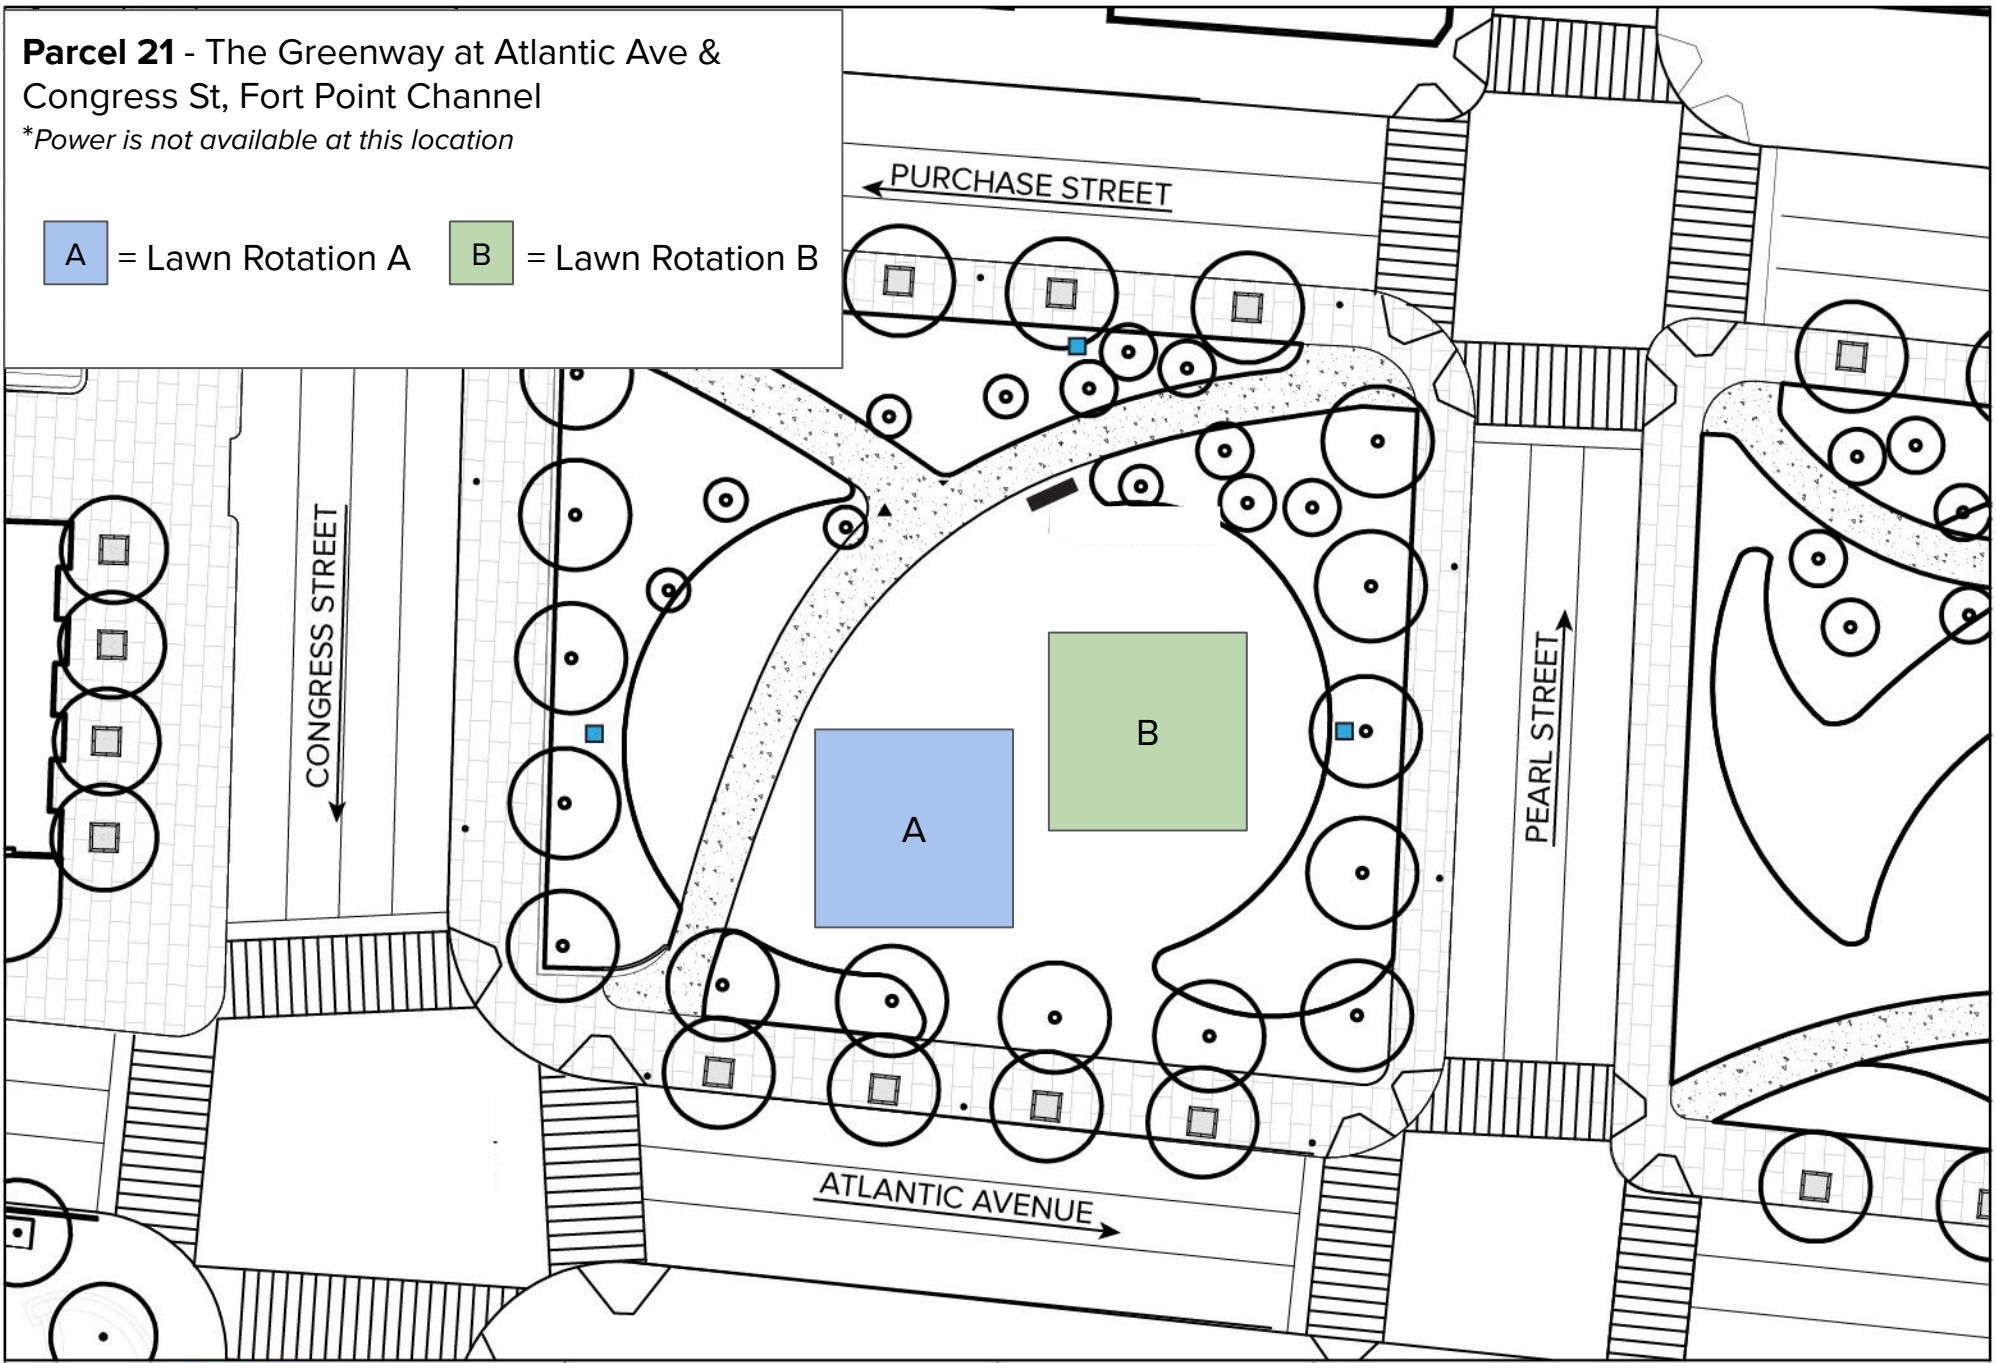

B = Lawn Rotation B

INDIA STREET ↑

← JOHN F FITZGERALD SURFACE ROAD

MILK STREET ↓

ATLANTIC AVENUE →

DATE:	
SCALE:	1" = 40'
PARCEL:	Wharf District Park (P16)
PROJECT:	

Parcel 17 - The Greenway at Atlantic Ave & High St, Wharf District

A = Lawn Rotation A

B = Lawn Rotation B

 = Plaza Space

DATE:
SCALE:
PARCEL:
PROJECT:

1" = 50'
Wharf District Park (P17)

Parcel 19 - The Greenway at Atlantic Ave & Pearl St, Fort Point Channel

**Power is not available at this location*

A = Lawn Rotation A **B** = Lawn Rotation B

DATE:	
SCALE:	1" = 50'
PARCEL:	Fort Point Channel Park (P19)
PROJECT:	

Parcel 21 - The Greenway at Atlantic Ave & Congress St, Fort Point Channel

**Power is not available at this location*

A = Lawn Rotation A **B** = Lawn Rotation B

DATE:

SCALE:

PARCEL:

PROJECT:

1" = 40'

Fort Point Channel Park (P21)

Parcel 22 - The Greenway at Atlantic Ave & Summer St, Dewey Square