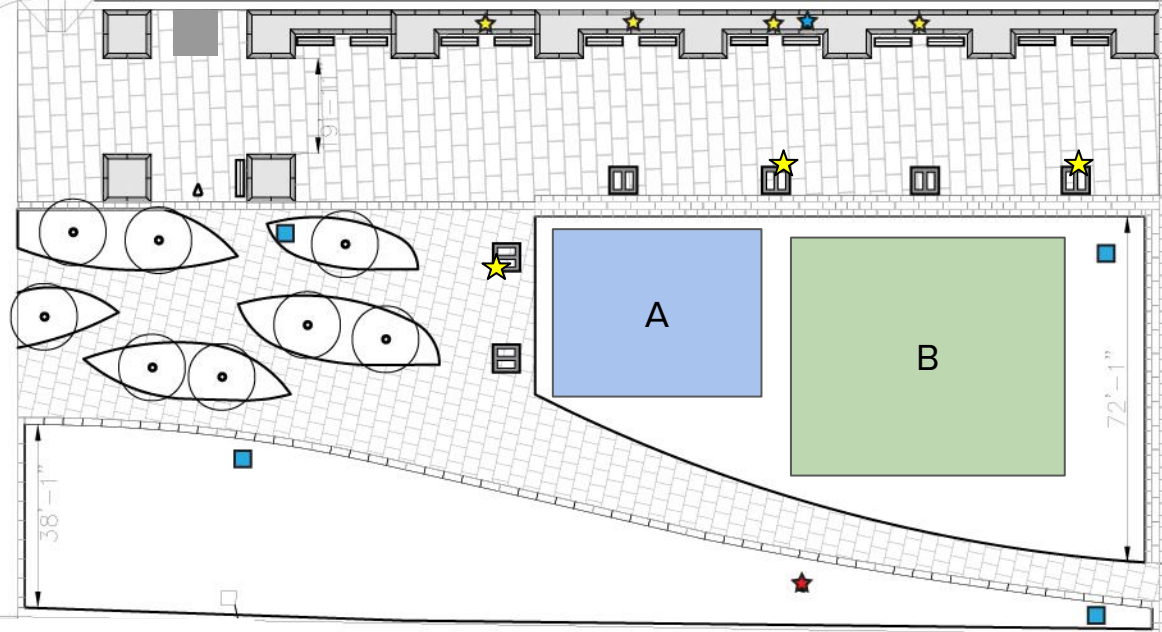

= Lawn Rotation A
 = Lawn Rotation B

DATE:	
SCALE:	1" = 40'
PARCEL:	North End Park (P10)
PROJECT:	

Parcel 15 - The Greenway at Atlantic Ave & Milk St, Wharf District **(AVAILABLE FOR HALF SEASON 2 CLASSES ONLY)**

A = Lawn Rotation A **B** = Lawn Rotation B

DATE:	
SCALE:	1" = 40'
PARCEL:	Wharf District Park - Rings Fountain (P15)
PROJECT:	

Parcel 16 - The Greenway at Atlantic Ave & India St, Wharf District

A = Lawn Rotation A

B = Lawn Rotation B

INDIA STREET ↑

← JOHN F FITZGERALD SURFACE ROAD

MILK STREET ↓

ATLANTIC AVENUE →

DATE:	
SCALE:	1" = 40'
PARCEL:	Wharf District Park (P16)
PROJECT:	

Parcel 17 - The Greenway at Atlantic Ave & High St, Wharf District

A = Lawn Rotation A

B = Lawn Rotation B

 = Plaza Space

DATE:
SCALE:
PARCEL:
PROJECT:

1" = 50'
Wharf District Park (P17)

Parcel 19 - The Greenway at Atlantic Ave & Pearl St, Fort Point Channel

**Power is not available at this location*