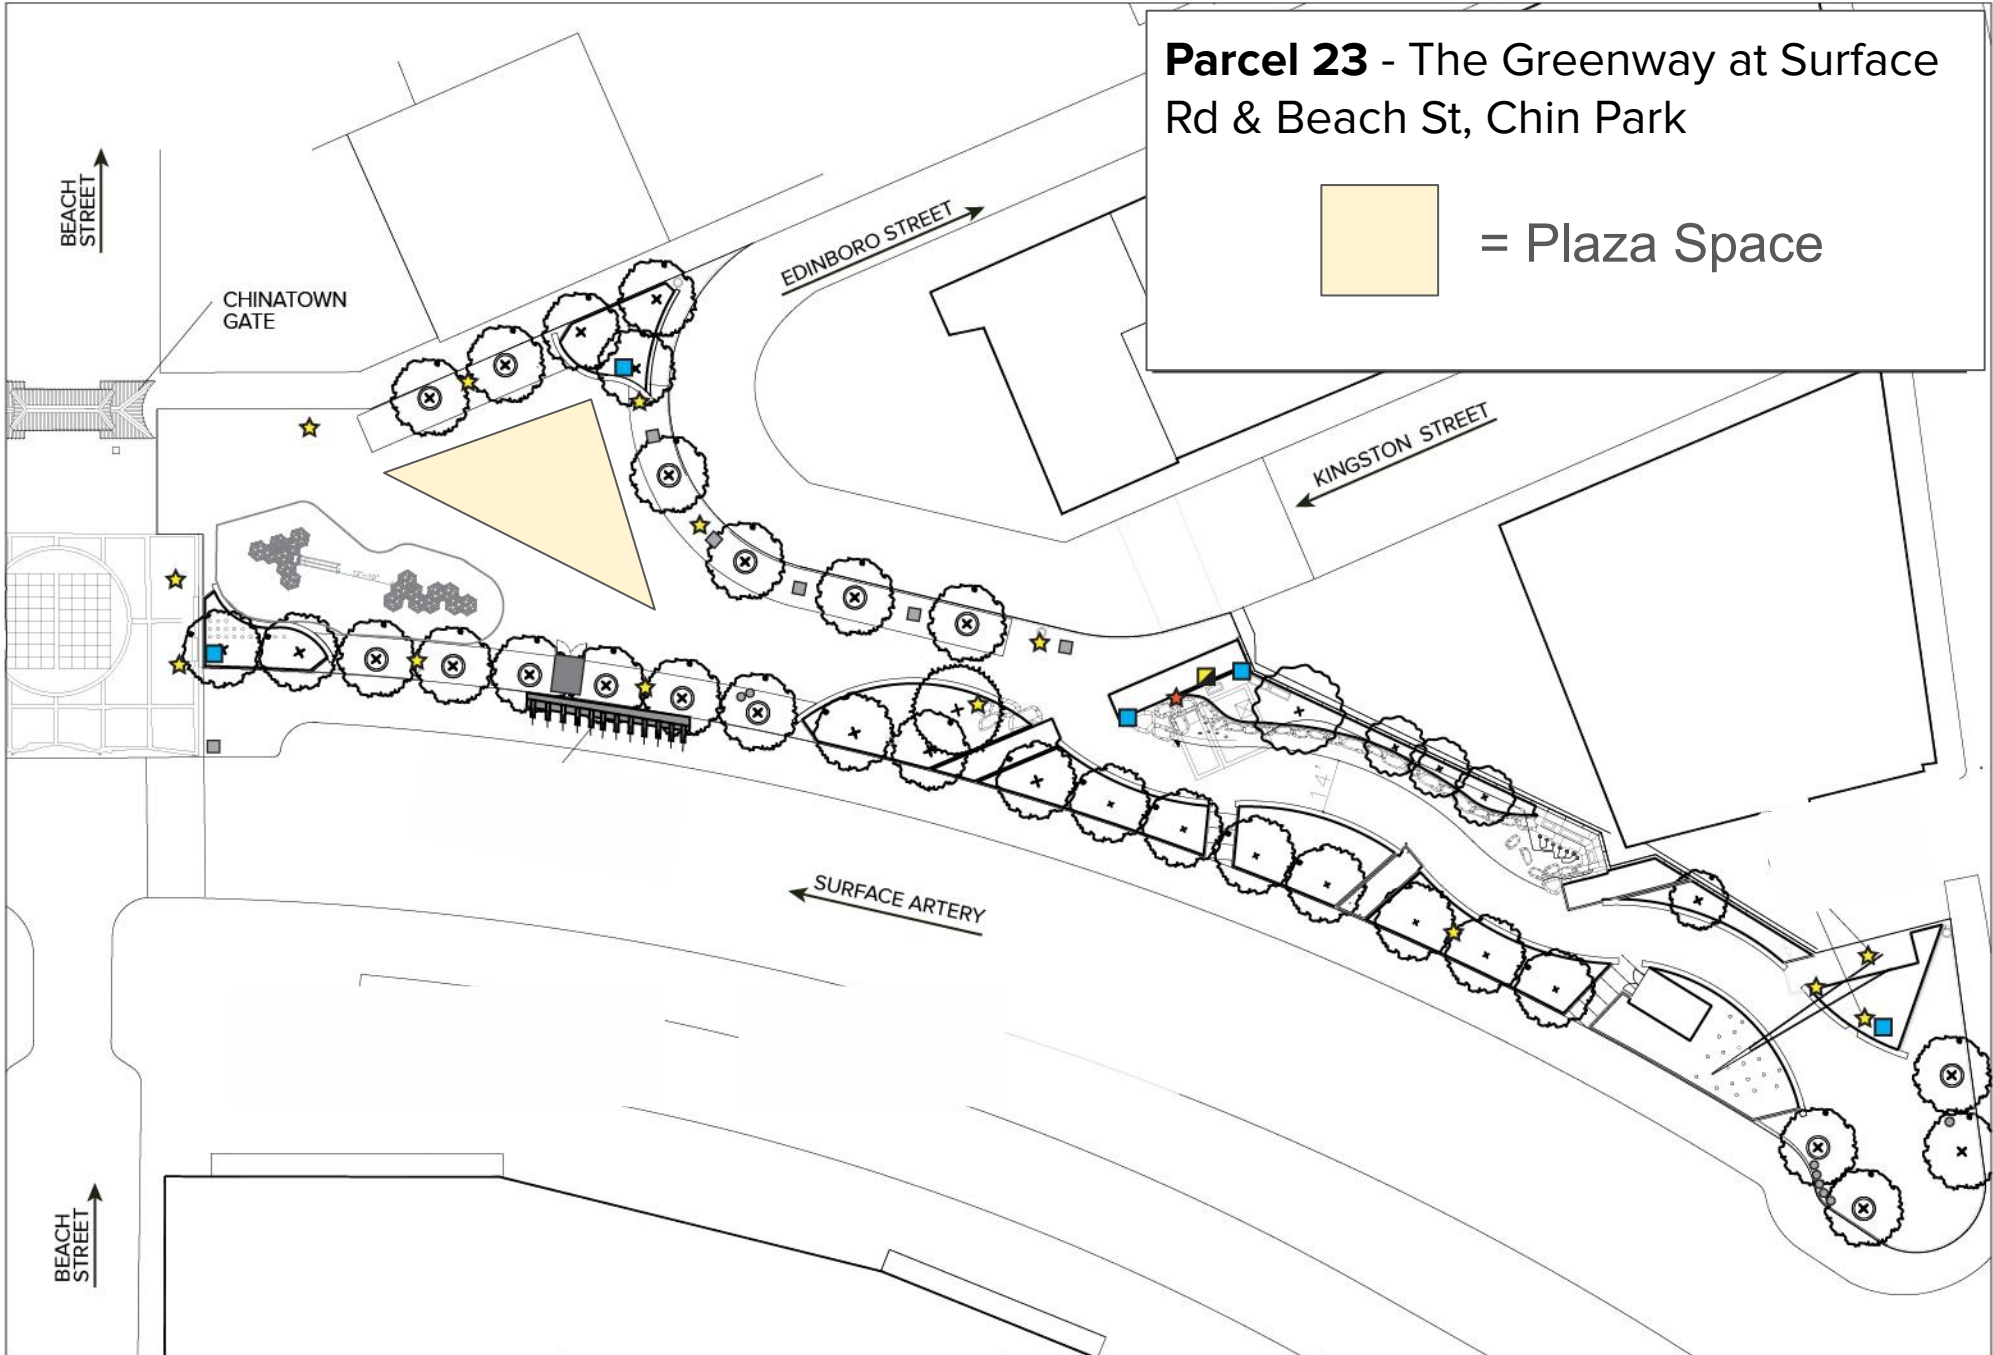

A = Lawn Rotation A

B = Lawn Rotation B

 = Plaza Space

DATE:
SCALE:
PARCEL:
PROJECT:

1" = 50'
Wharf District Park (P17)

Parcel 19 - The Greenway at Atlantic Ave & Pearl St, Fort Point Channel

**Power is not available at this location*

A = Lawn Rotation A **B** = Lawn Rotation B

DATE:	
SCALE:	1" = 50'
PARCEL:	Fort Point Channel Park (P19)
PROJECT:	

Parcel 21 - The Greenway at Atlantic Ave & Congress St, Fort Point Channel

**Power is not available at this location*

A = Lawn Rotation A **B** = Lawn Rotation B

DATE:

SCALE:

PARCEL:

PROJECT:

1" = 40'

Fort Point Channel Park (P21)

Parcel 22 - The Greenway at Atlantic Ave & Summer St, Dewey Square

- = Lawn Rotation A
- = Lawn Rotation B
- = Plaza space

DATE:	
SCALE:	1" = 80'
PARCEL:	Dewey Square Park (P22)
PROJECT:	

Parcel 23 - The Greenway at Surface Rd & Beach St, Chin Park

= Plaza Space

DATE:	
SCALE:	1"= 50'
PARCEL:	Chinatown Park (23d)
PROJECT:	