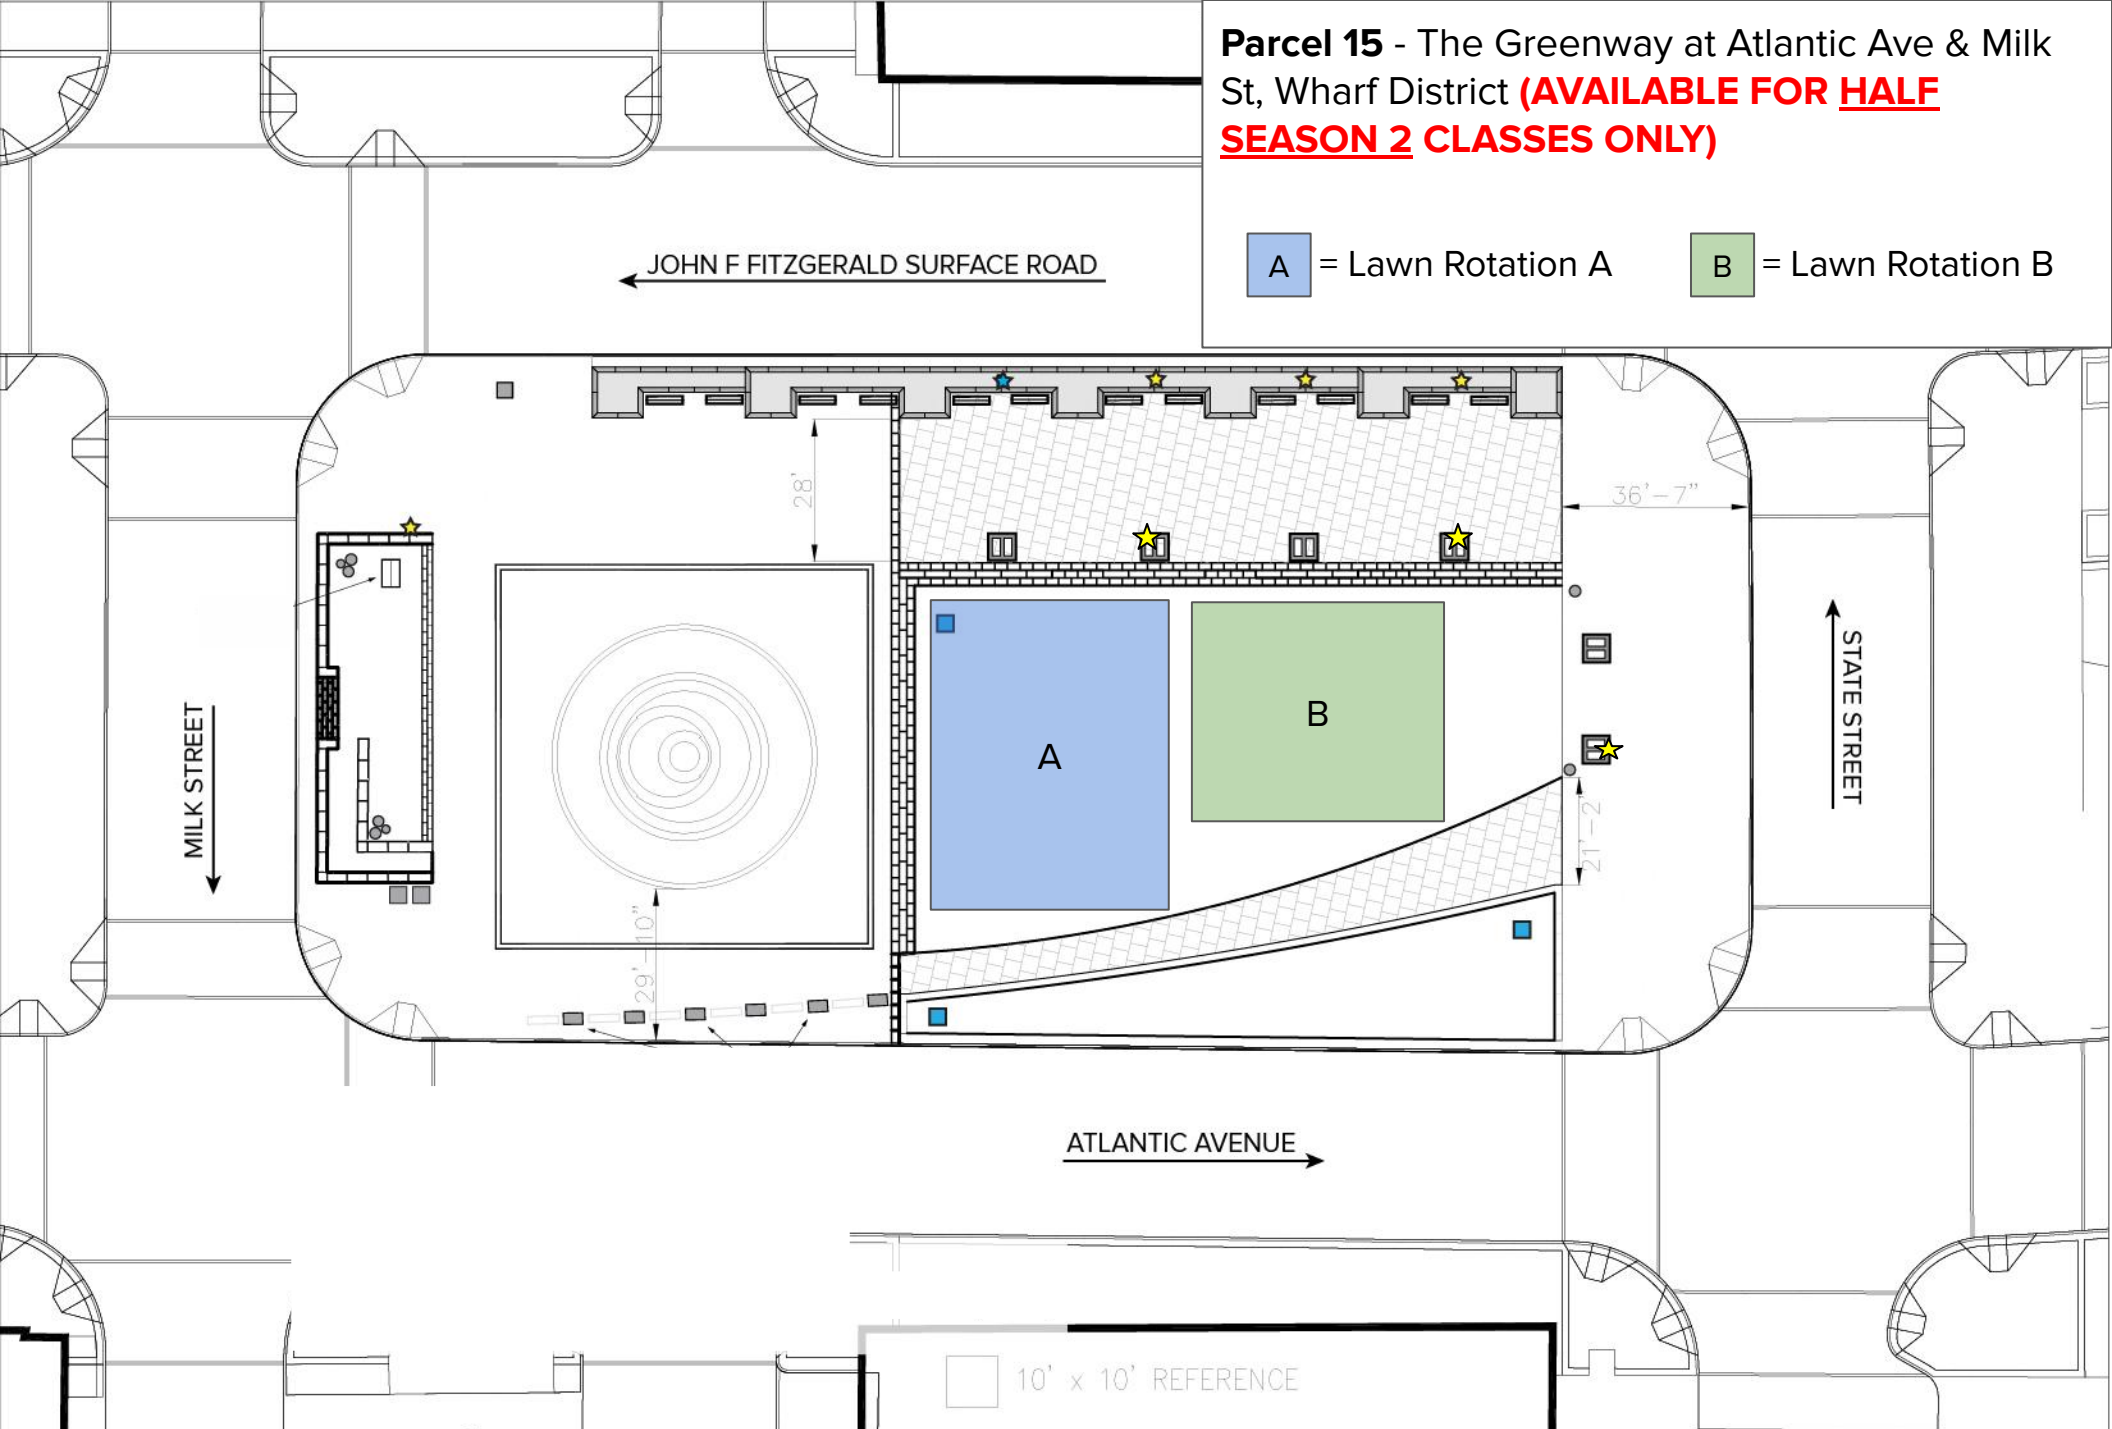

Parcel 8 - The Greenway at Cross St & Salem St, North End

= Lawn Rotation A = Lawn Rotation B

DATE:	
SCALE:	1" = 40'
PARCEL:	North End Park (P8)
PROJECT:	

Parcel 10 - The Greenway at Cross St & North St, North End

= Lawn Rotation A
 = Lawn Rotation B

DATE:	
SCALE:	1" = 40'
PARCEL:	North End Park (P10)
PROJECT:	

Parcel 15 - The Greenway at Atlantic Ave & Milk St, Wharf District **(AVAILABLE FOR HALF SEASON 2 CLASSES ONLY)**

A = Lawn Rotation A **B** = Lawn Rotation B

DATE:	
SCALE:	1" = 40'
PARCEL:	Wharf District Park - Rings Fountain (P15)
PROJECT:	

Parcel 16 - The Greenway at Atlantic Ave & India St, Wharf District

A = Lawn Rotation A

B = Lawn Rotation B

INDIA STREET ↑

← JOHN F FITZGERALD SURFACE ROAD

MILK STREET ↓

ATLANTIC AVENUE →

DATE:	
SCALE:	1" = 40'
PARCEL:	Wharf District Park (P16)
PROJECT:	

Parcel 17 - The Greenway at Atlantic Ave & High St, Wharf District