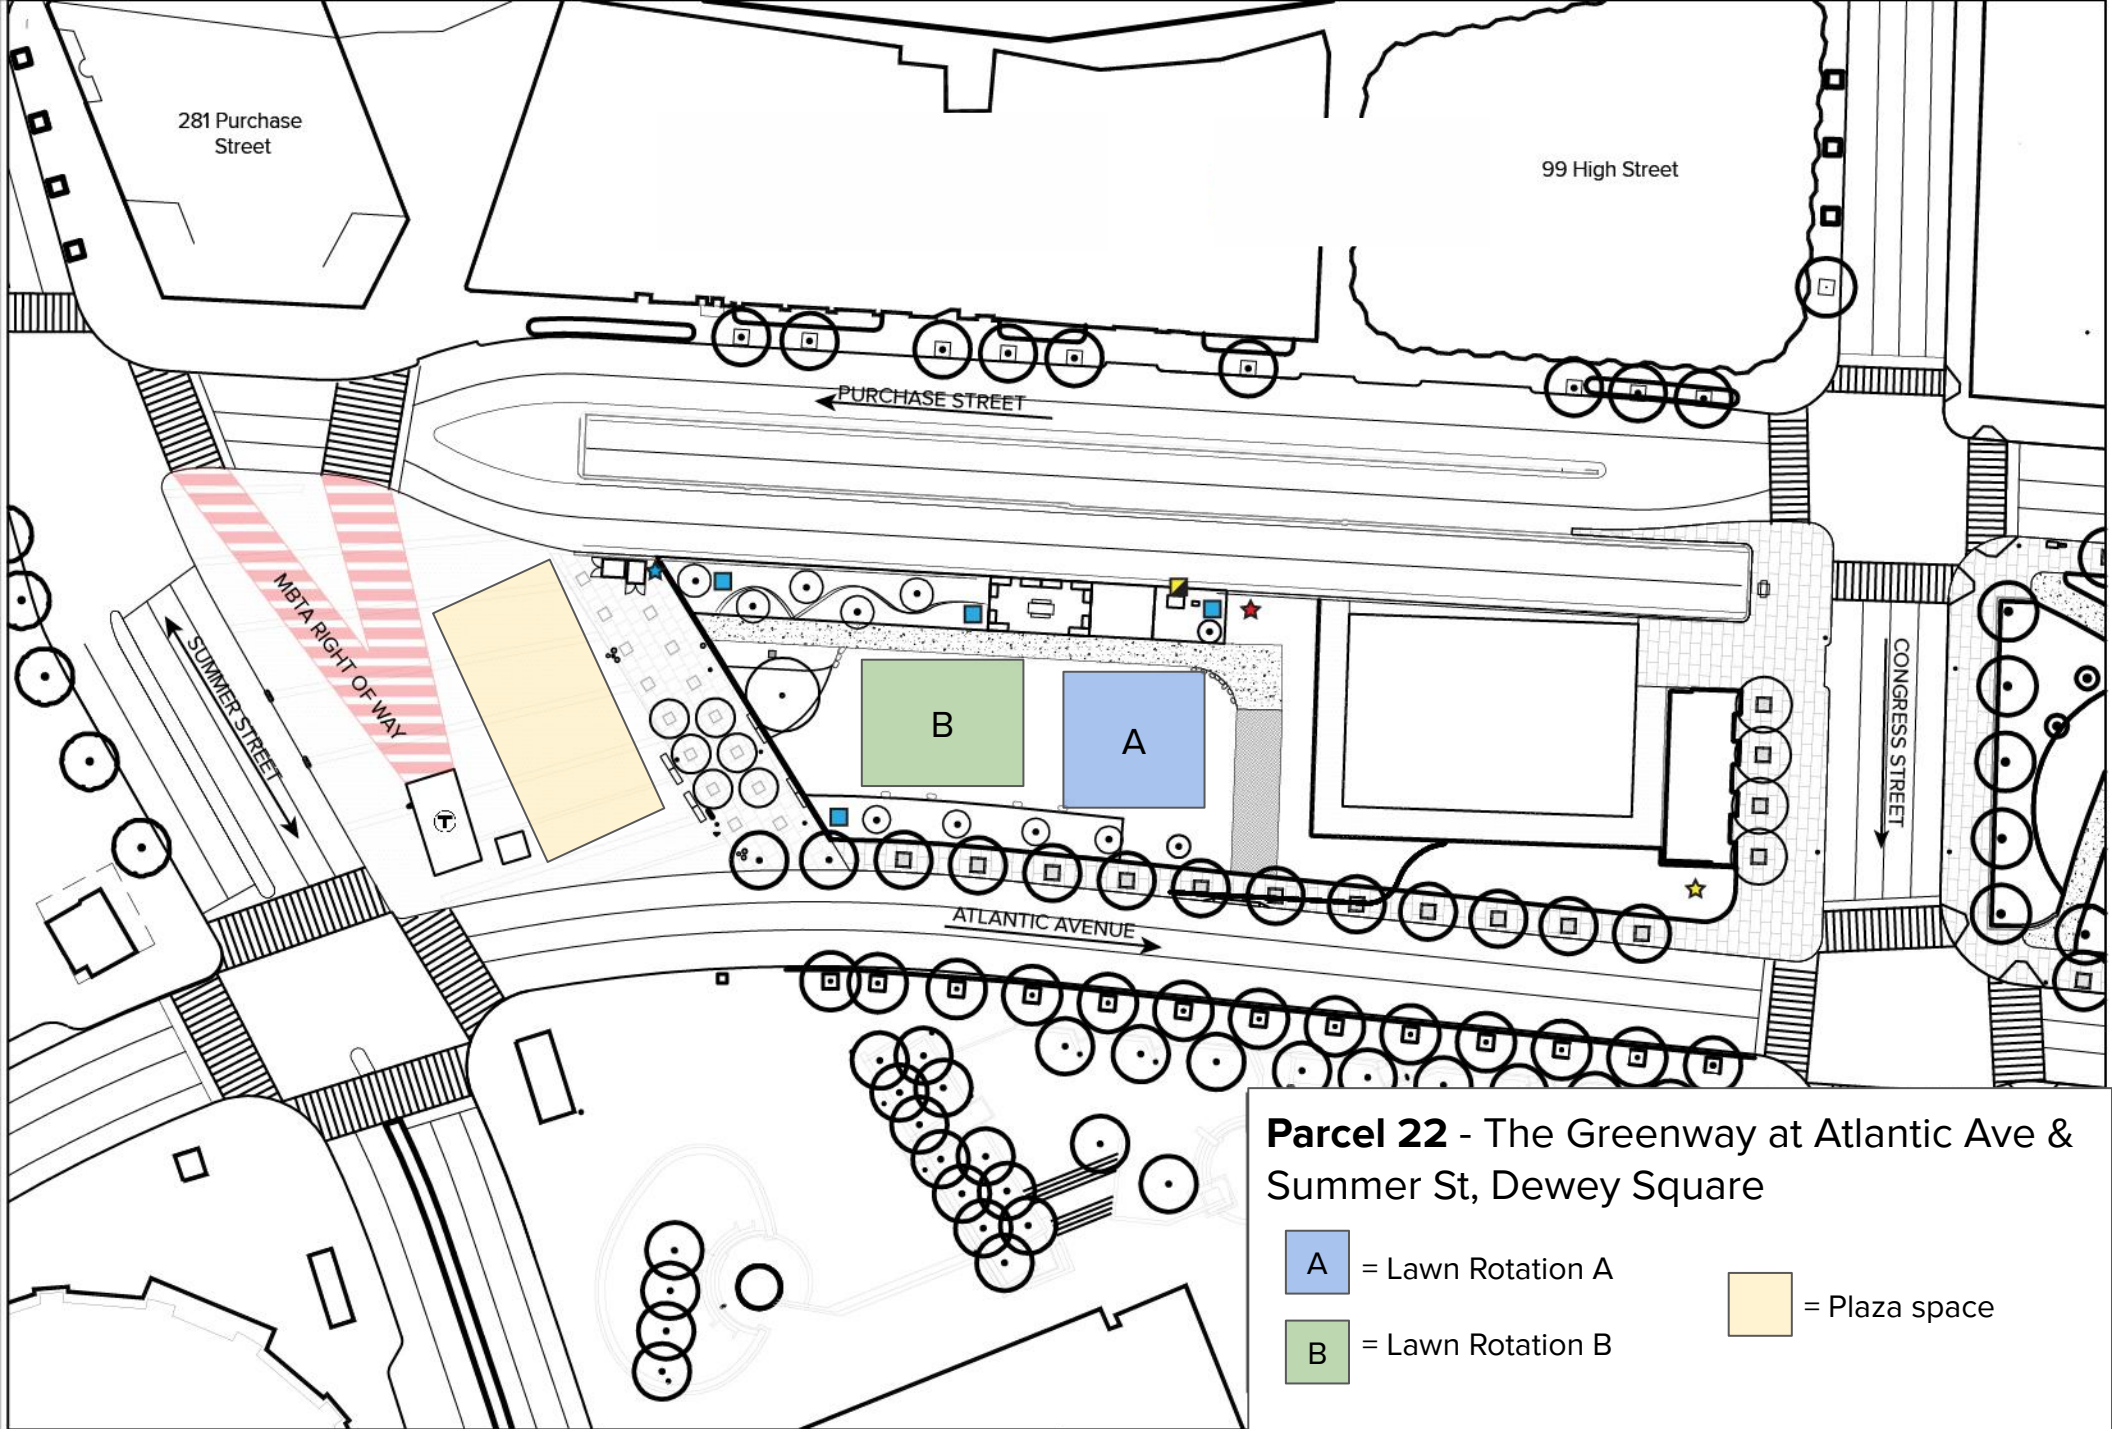

A = Lawn Rotation A

B = Lawn Rotation B

 = Plaza Space

DATE:
SCALE:
PARCEL:
PROJECT:

1" = 50'
Wharf District Park (P17)

Parcel 19 - The Greenway at Atlantic Ave & Pearl St, Fort Point Channel

**Power is not available at this location*

A = Lawn Rotation A **B** = Lawn Rotation B

DATE:	
SCALE:	1" = 50'
PARCEL:	Fort Point Channel Park (P19)
PROJECT:	

Parcel 21 - The Greenway at Atlantic Ave & Congress St, Fort Point Channel

**Power is not available at this location*

A = Lawn Rotation A **B** = Lawn Rotation B

DATE:

SCALE:

PARCEL:

PROJECT:

1" = 40'

Fort Point Channel Park (P21)

Parcel 22 - The Greenway at Atlantic Ave & Summer St, Dewey Square

- = Lawn Rotation A
- = Lawn Rotation B
- = Plaza space

DATE:	
SCALE:	1" = 80'
PARCEL:	Dewey Square Park (P22)
PROJECT:	

Parcel 23 - The Greenway at Surface Rd & Beach St, Chin Park

= Plaza Space

DATE:	
SCALE:	1"= 50'
PARCEL:	Chinatown Park (23d)
PROJECT:	